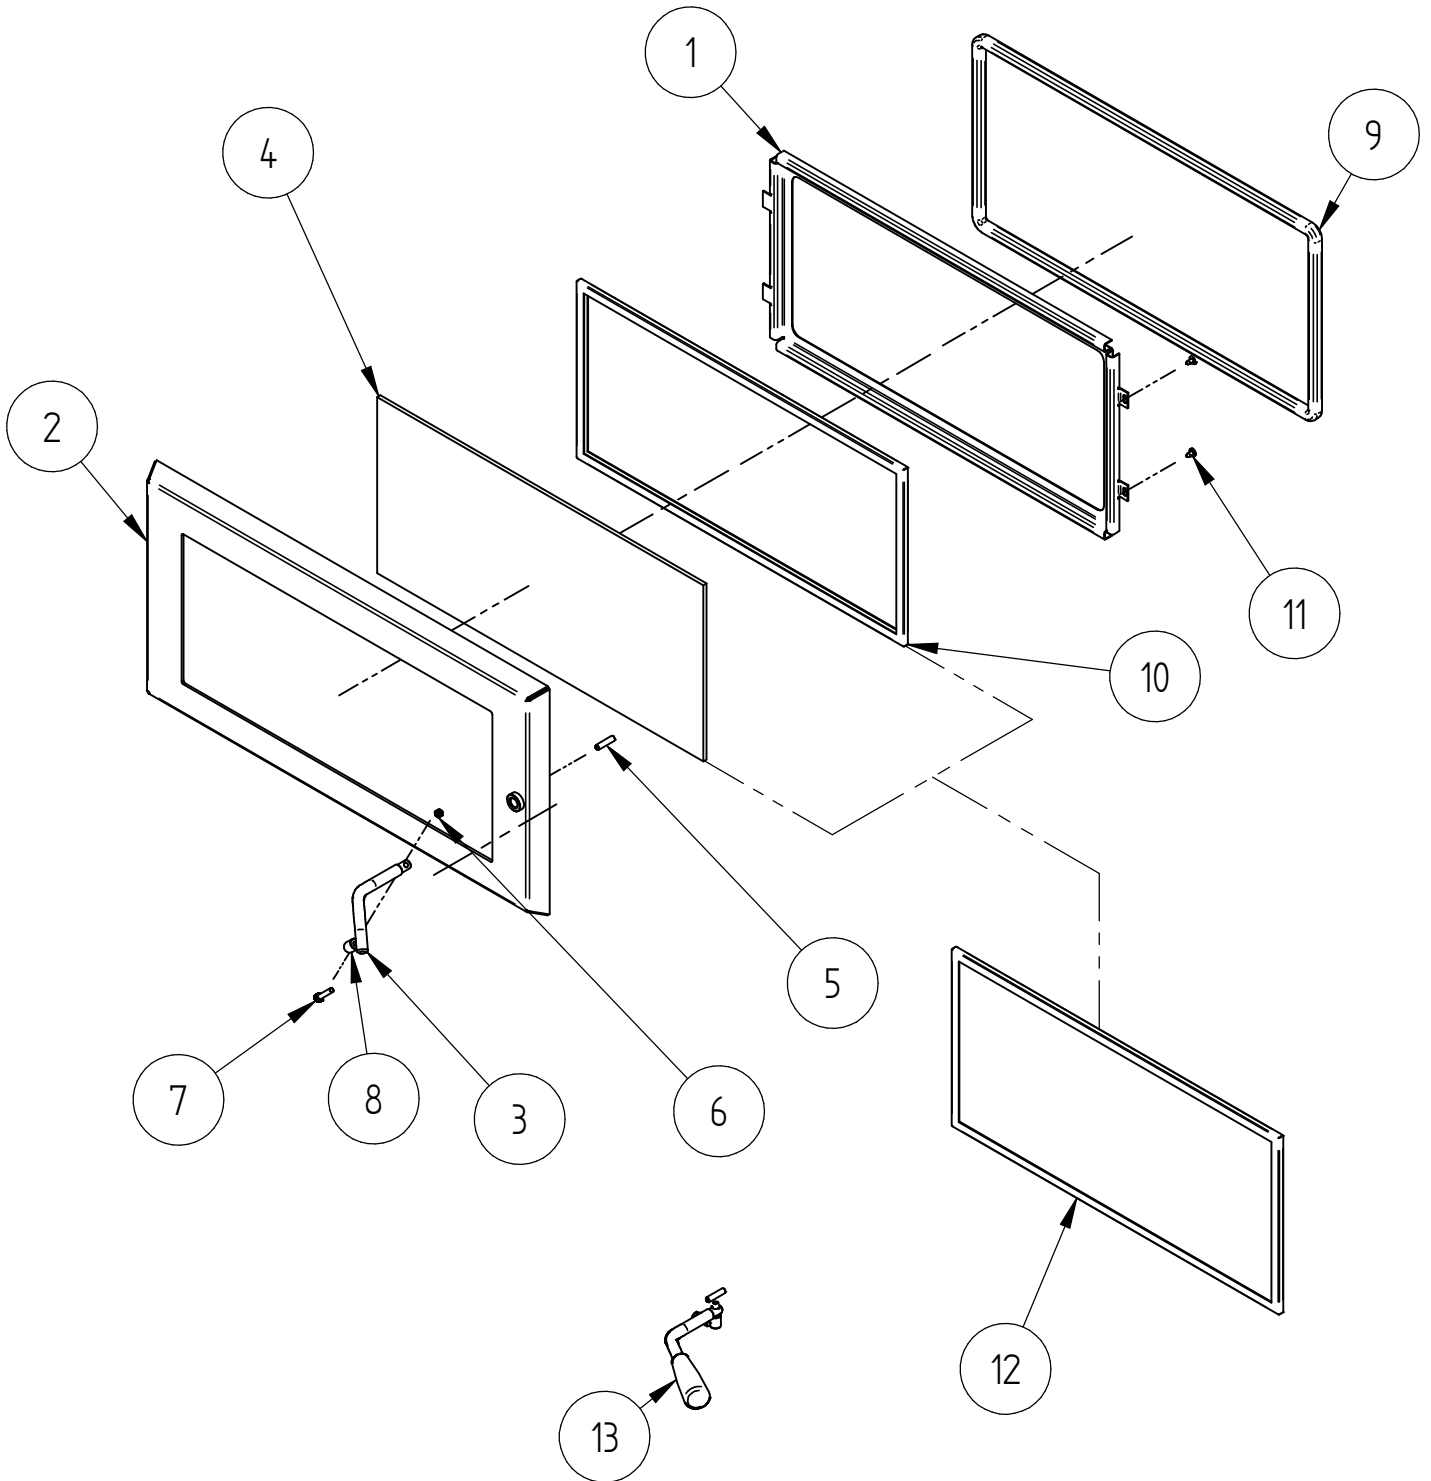

DOOR ASSEMBLY

When ordering PLEASE QUOTE PART ID, MODEL Number & DESCRIPTIONS, NOT ITEM Number
determining left hand side from viewing position

DOOR ASSEMBLY : 983231				
Item	Part ID	Models	Description	Qty
		983918		
1	PFS00034	-	PFS GLASS RETAINER	1
2	983215	V02	R5000 DOOR SUB ASSEMBLY	1
3	KRR00373	-	KRR DOOR LEVER	1
4	PFS00204	-	PFS GLASS	1
5	521704	-	SCREW; GRUB M6X25 ALLEN BLK	1
6	522901	-	NUT; BINX M5 ZP	1
7	521805	-	SCREW; CAP M5X25 ALLEN BLK	1
8	PYR00461	-	PYR HANDLE ROLLER	1
9	C14MMDR	-	DOOR ROPE 16MM X 50m ROLL (MTR)	1
10	C25MMLT	-	LADDER TAPE 25x3x50m ROLL (MTR)	1
11	521627	-	SCREW; S/T 8GX3/8" MUSH FLANGE POZI BLK	2
12*	PFS95204	-	PFS GLASS/TAPE SPARE KIT	1
13*	PYREDH	-	PYRE DOOR HANDLE ASSEMBLY	1

*Optional Sale Kit

When ordering PLEASE QUOTE PART ID, MODEL Number & DESCRIPTIONS, NOT ITEM Number
determining left hand side from viewing position