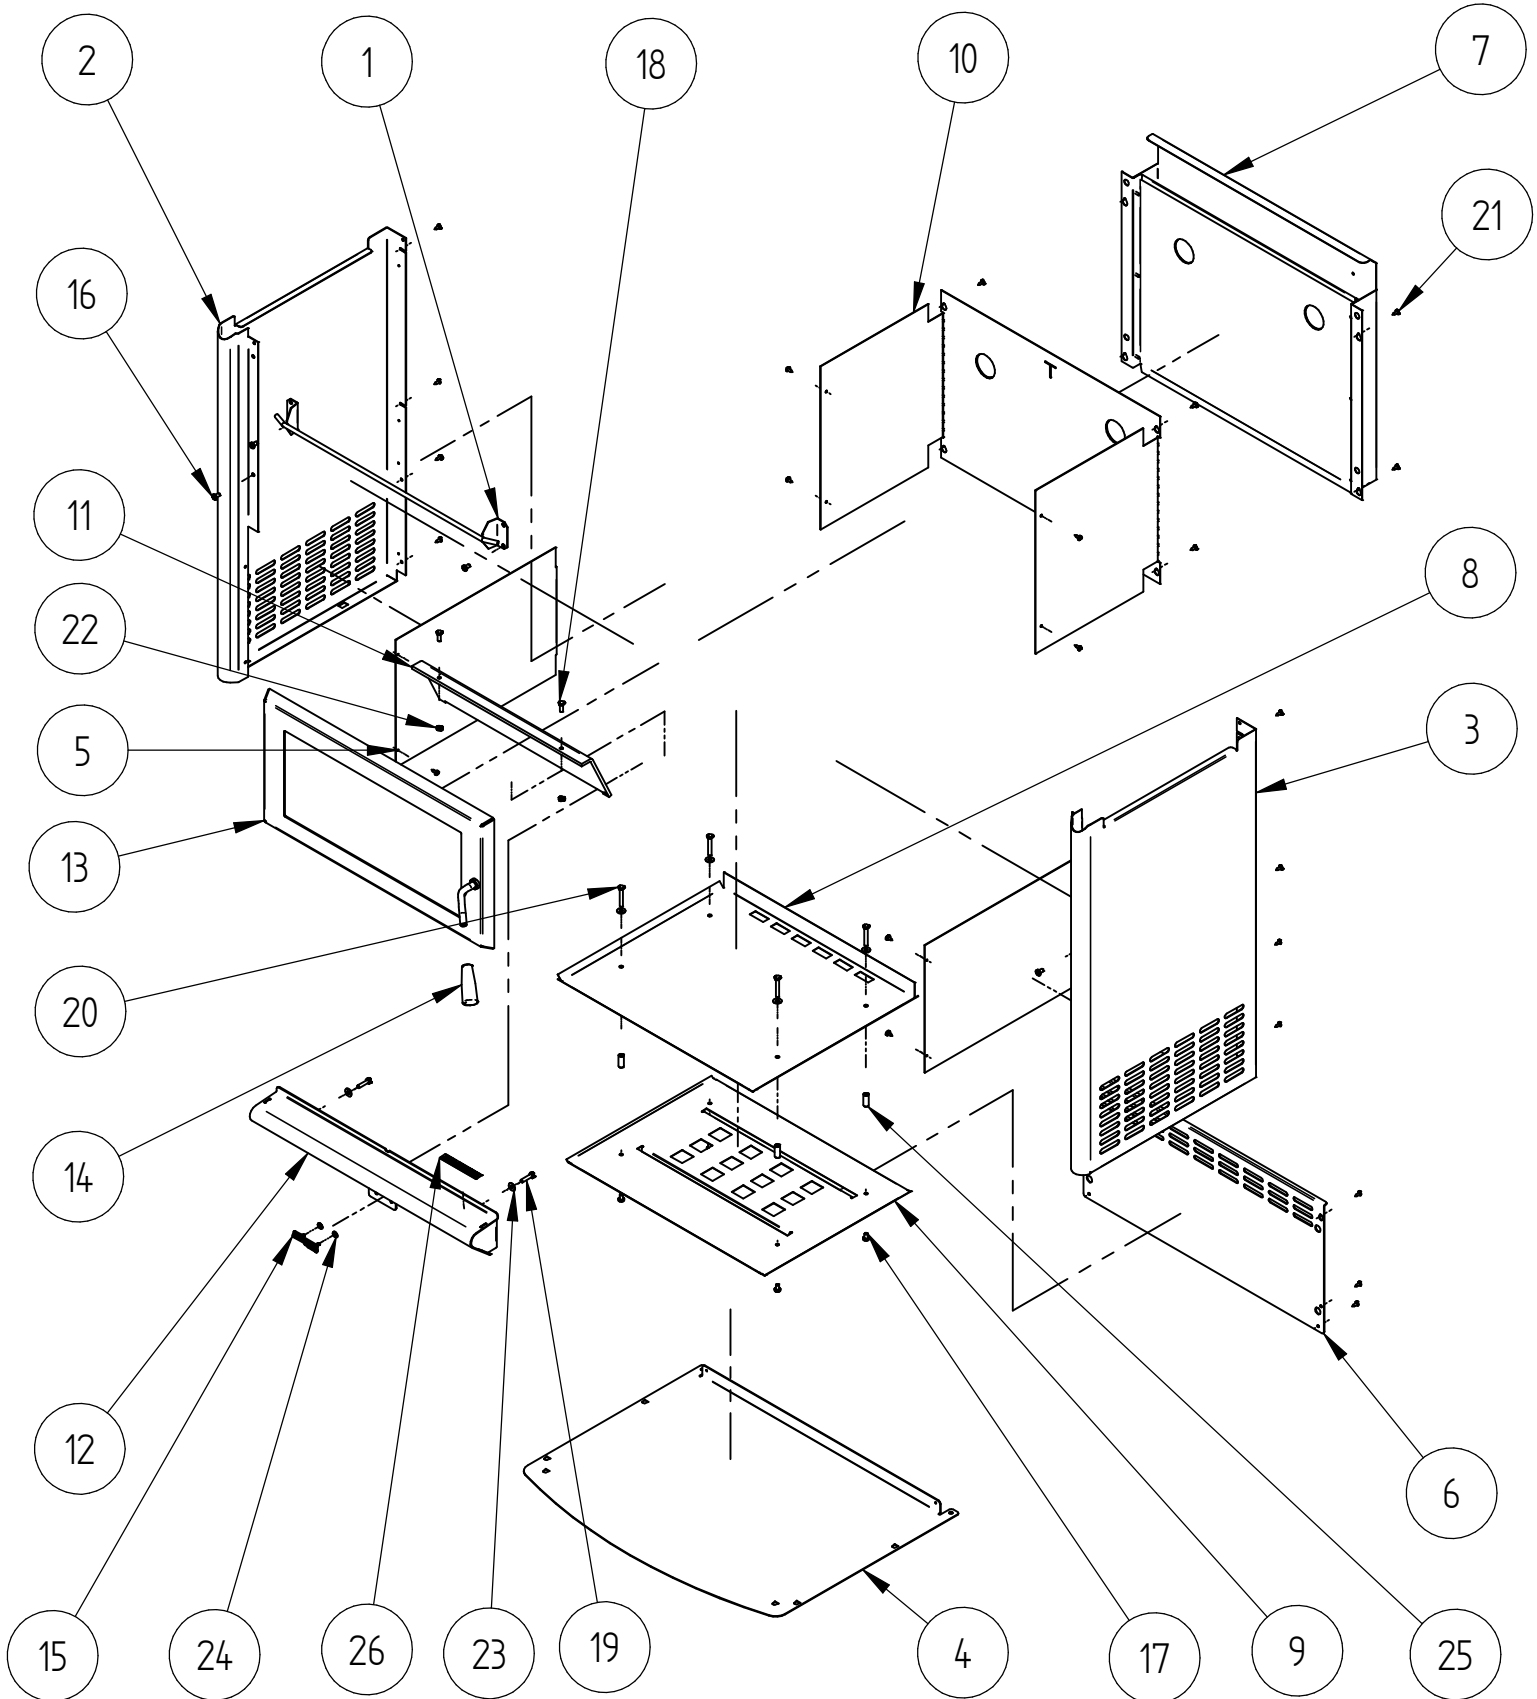

PANELS, DOOR AND PEDESTAL

When ordering PLEASE QUOTE PART ID, MODEL Number & DESCRIPTIONS, NOT ITEM Number
determining left hand side from viewing position

PANELS, DOOR AND PEDESTAL				
Item	Part ID	Model(s)	Description	Qty
		983918		
1	983276	V02	R5000 LOUVER ASSEMBLY	1
2	983356	V02	R5000WS L/H SIDE PANEL	1
3	983355	V02	R5000WS R/H SIDE PANEL	1
4	983357	P02	R5000 WS BASE	1
5	993358	P02	R5000 WS INNER SIDE PANEL	2
6	983359	P02	R5000 WS REAR PANEL	1
7	983232	V02	R5000 REAR PANEL ASSY	1
8	983364	V02	R5000 WS F/B BASE H/S	1
9	983360	V02	R5000 WS BASE PANEL 2	1
10	983210	-	R5000 HEAT SHIELD WRAP	1
11	983240	V02	R5000 F/BOX LOWER PLATE	1
12	983363	V02	R5000 WS ASHSHELF	1
13	983231	-	SEE DOOR ASSEMBLY PAGE	1
14	PYR00376	-	PYR DOOR HANDLE	1
15	587835	-	BADGE MASPORT HEATING	1
16	521045	-	SCREW; M6X10 PAN POZI BLK	4
17	521046	-	SCREW; M6X10 PAN POZI ZP	4
18	521052	-	SCREW; M6X16 HEX BLK	2
19	521058	-	SCREW; M6X25 HEX ZP	2
20	521077	-	SCREW; M6X40 HEX ZP	4
21	521645	-	SCREW; S/T 8GX1/2" MUSH FLANGE POZI BLK	30
22	522107	-	NUT; HEX STD M6 BLK	2
23	523007	-	WASHER; FLAT 1/4"X5/8"X18G ZP	6
24	526009	-	CLIP; STARLOCK M4	2
25	593556	-	R1500WS BUSH	4
26	595695	-	DECAL "BURN ONLY" COMBINED NZ/AUS	1

When ordering PLEASE QUOTE PART ID, MODEL Number & DESCRIPTIONS, NOT ITEM Number
determining left hand side from viewing position