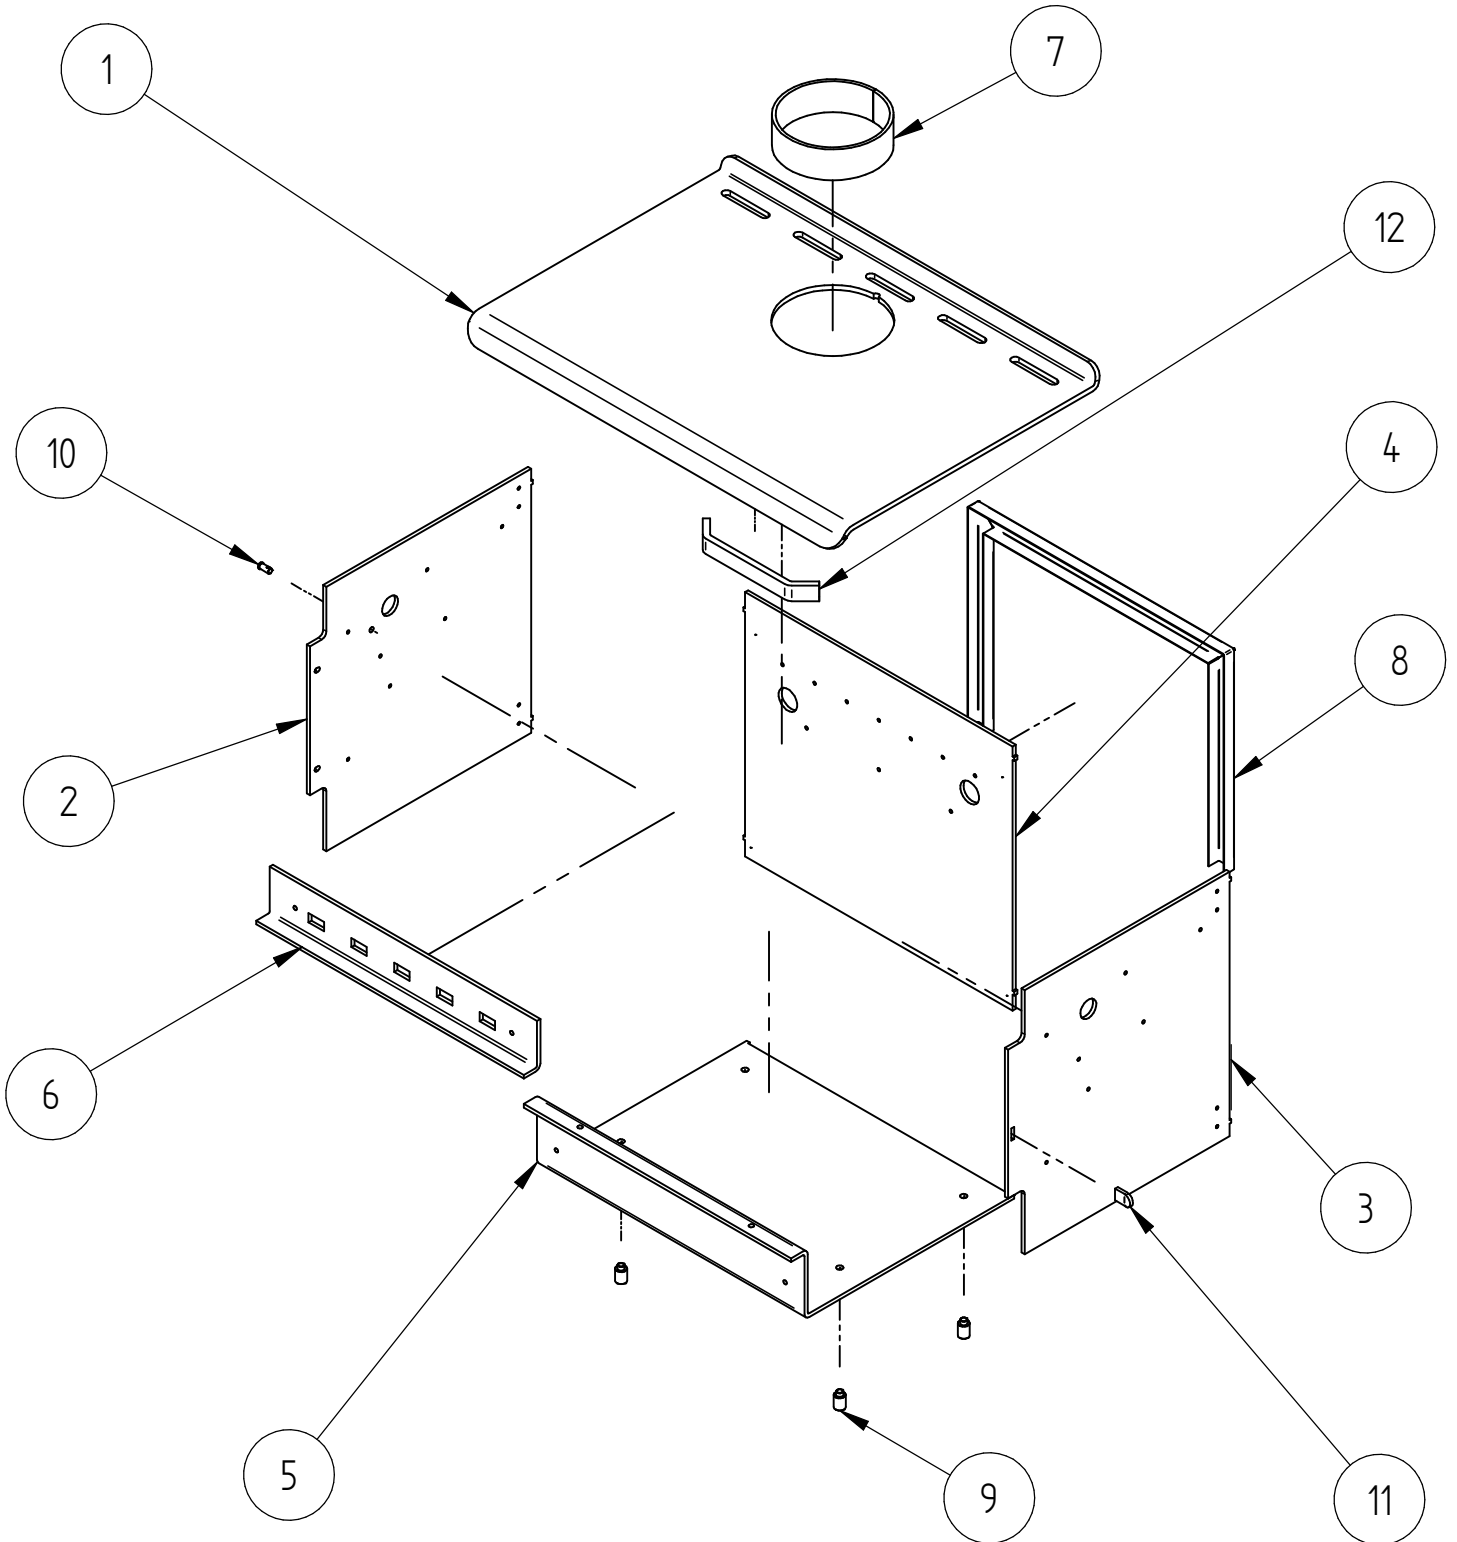

FIREBOX DETAILS

When ordering PLEASE QUOTE PART ID, MODEL Number & DESCRIPTIONS, NOT ITEM Number
determining left hand side from viewing position

FIRE BOX : 983284				
Item	Part ID	Model(s)	Description	Qty
		983918		
		983284		
1	983202	-	R5000 8mm RADIANT COOK TOP	1
2	983261	-	R5000 F/B LEFT HAND PANEL	1
3	983262	-	R5000 - F/B RIGHT HAND PANEL	1
4	983263	-	R5000 F/B REAR PANEL	1
5	983234	-	R5000 LEGS F/B BOTTOM NZ	1
6	983205	-	R5000 F/B FRONT TOP PANEL	1
7	MET00120	-	SPIGOT	1
8	983233	-	R5000 REAR F/B CHANNEL	1
9	MET00429	-	FIREBOX BUSH - SPIGOTED	4
10	MIC00137	-	MIC AIRBAR PIN	1
11	983049	-	TAB-DOOR LATCH, OSB1600	1
12	987843	-	DEFLECTOR-FLUE, F/B, TALISMAN	1

When ordering PLEASE QUOTE PART ID, MODEL Number & DESCRIPTIONS, NOT ITEM Number
determining left hand side from viewing position