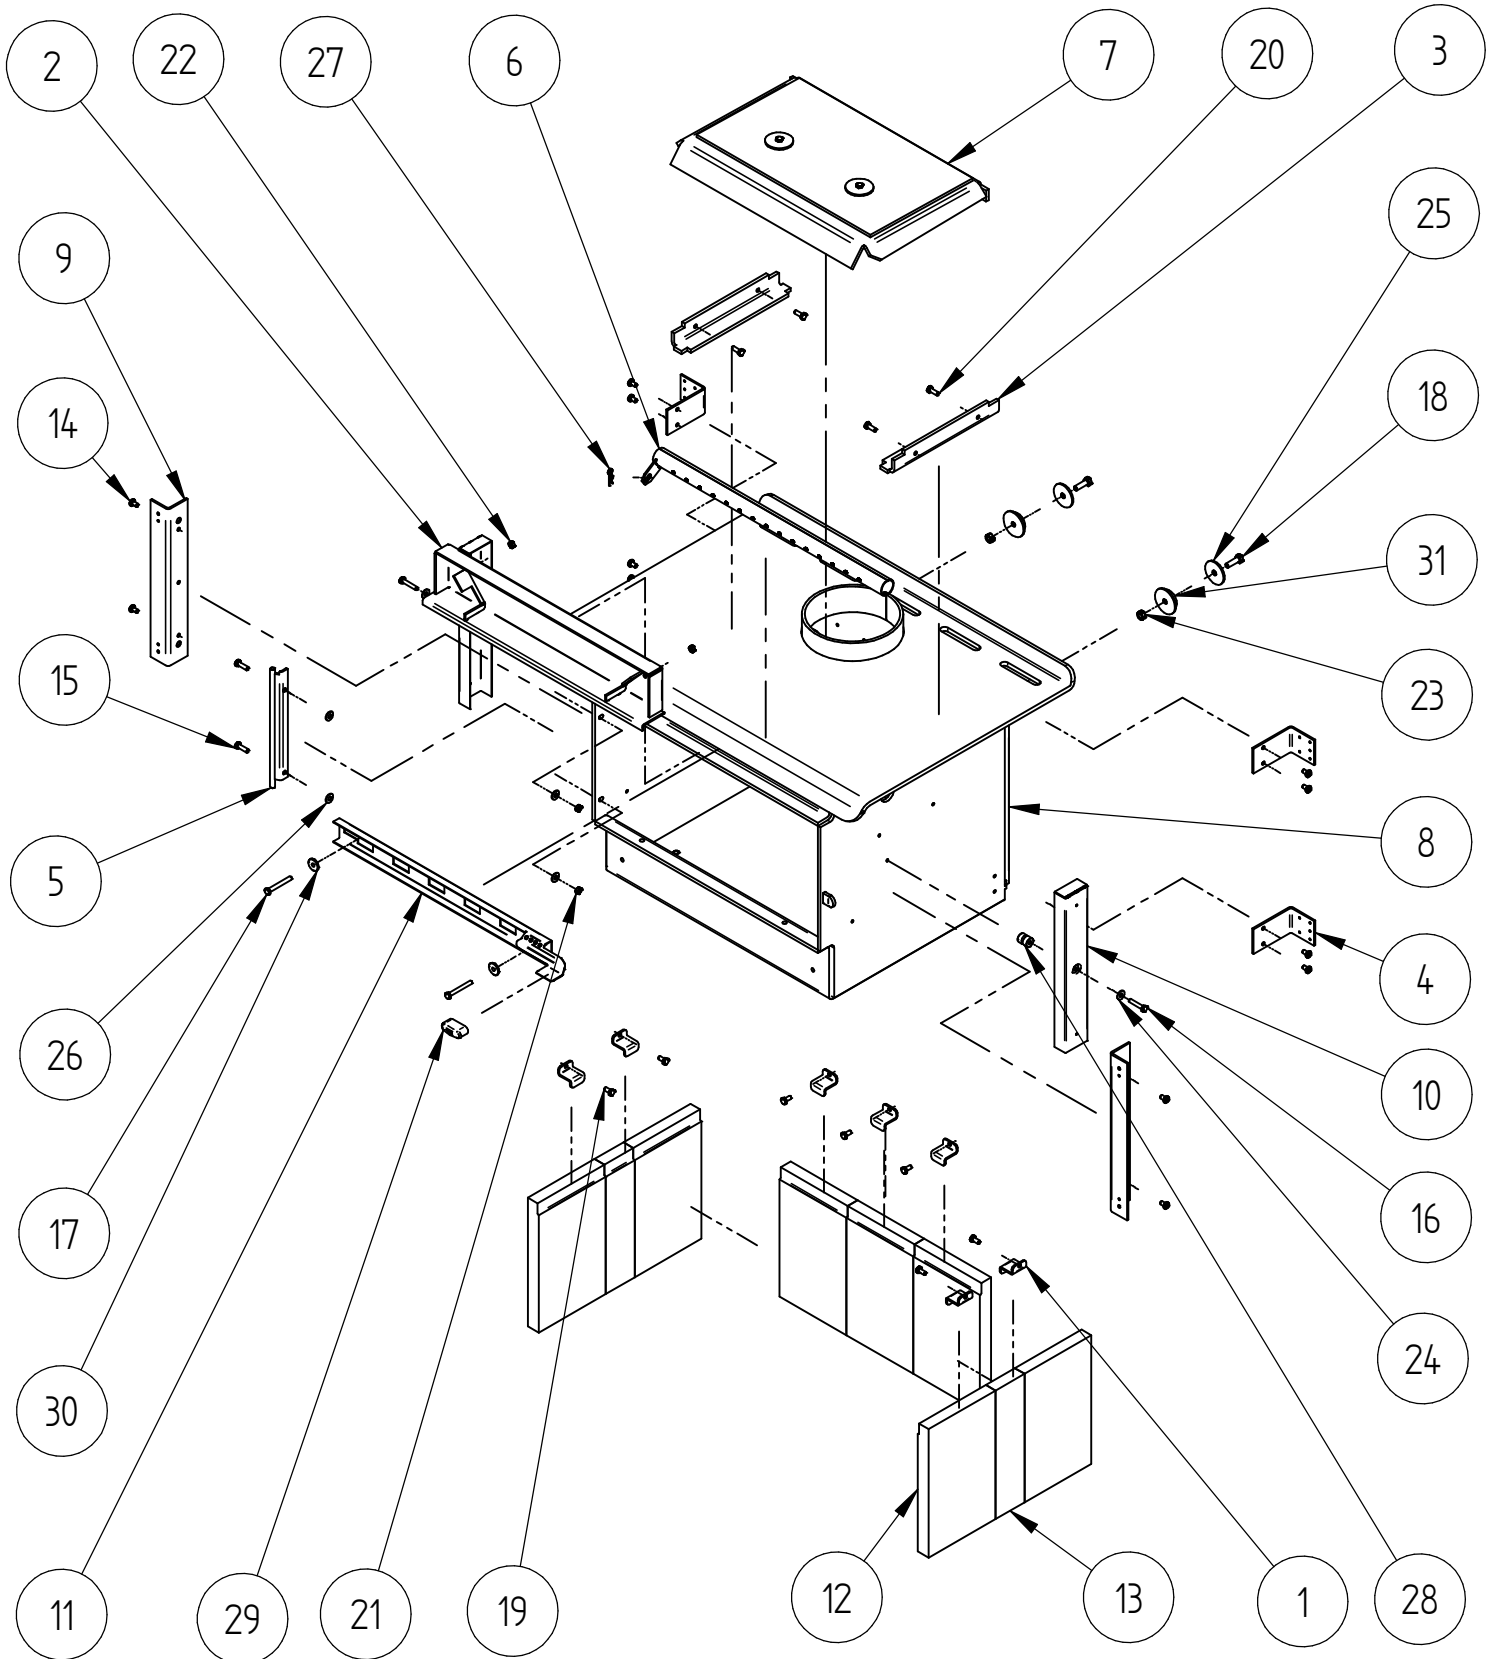

AIRSLIDE, BAFFLE, BRICKS AND FIREBOX

When ordering PLEASE QUOTE PART ID, MODEL Number & DESCRIPTIONS, NOT ITEM Number
determining left hand side from viewing position

AIRSLIDE, BAFFLE, BRICKS AND FIREBOX				
Item	Part ID	Model(s)	Description	Qty
		983918		
1	HBA00118	-	HBA BRICK RETAINER	7
2	983222	-	AIR DEFLECTOR ASSY	1
3	983227	-	R5000 BAFFLE SUPPORT	2
4	KRR00130	-	KRR REAR BODY MOUNT BRKT	4
5	MICAC190	-	MIC DOOR HINGE ASSEMBLY	1
6	983239	-	TUBE-SEC AIR ASSY,21 X 4.0mm DIA R5000 S/S	1
7	983224	-	R5000 BAFFLE FINAL ASSY	1
8	983284	-	R5000 FIREBOX LEGS ASSY NZ	1
9	MIR00183	-	MIR DOOR RIDDLE	2
10	MIC00123	-	MIC SEC AIR CHANNEL	2
11	983221	-	R5000 AIRSLIDE NZ	1
12	MIC00354	-	MIC BRICK	7
13	MIC00355	-	MIC BRICK HALF	2
14	521046	-	SCREW; M6X10 PAN POZI ZP	12
15	521054	-	SCREW; M6X20 HEX ZP	2
16	521059	-	SCREW; M6X30 HEX ZP	2
17	521061	-	SCREW; M6X50 HEX ZP	2
18	521067	-	SCREW; M8X25 HEX ZP	2
19	521075	-	SCREW; M6X12 HEX ZP	7
20	521076	-	SCREW; M6X16 HEX ZP	4
21	522107	-	NUT; HEX STD M6 BLK	2
22	522117	-	NUT; HEX STD M6 ZP	2
23	522118	-	NUT; HEX STD M8 ZP	2
24	523007	-	WASHER; FLAT 1/4"X5/8"X18G ZP	2
25	523035	-	WASHER; FLAT M8X42X3 HVY ZP	2
26	523036	-	WASHER; FLAT 1/4"X5/8" BLK	4
27	526101	-	CLIP; R-CLIP 1.8 DIA ST	1
28	HBA00129	-	HBA AIR DEFLECTOR SPACER	2
29	593568	-	AIR SLIDE KNOB PUSH ON	1
30	MIC00083	-	LOGAIRE METRO AIR SLIDE SPACER	2
31	684089	-	PLUG, 34DIAPITTS/FATSO/WFIRE	2

When ordering PLEASE QUOTE PART ID, MODEL Number & DESCRIPTIONS, NOT ITEM Number
determining left hand side from viewing position